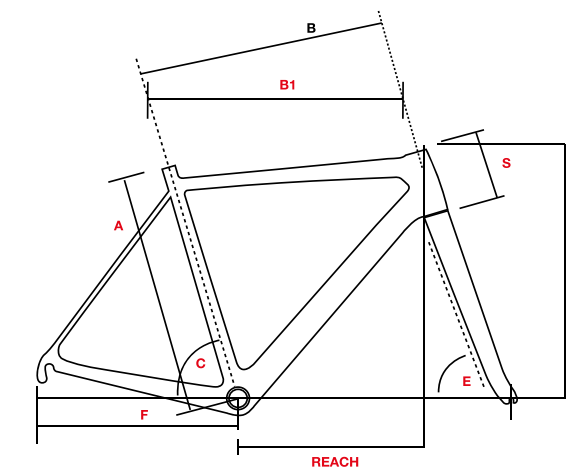

MOVIMENTO BSA 68mm

STERZO Integrato 1" 1/2 sopra e 1" 1/2 sotto. Passaggio cavi integrato

FORCELLA Carbonio monoscocca con canotto conico 1"1/2 peso 510g. Perno passante 12mm, passaggio tubo freno integrato, predisposizione per bike packing

COLORI 46 Verde Opaco, B4 Sabbia Opaco

PESO Taglia M grezzo 1460g

FRAME Gravel Alu 6061 Double Butted, disk brakes, thru axle. Carbon look finish. Integrated internal cable routing, fit for bike packing. Tire clearance up to 50mm

BB BSA 68mm

HEADTUBE 1" 1/2 integrated up and 1" 1/2 down Internal cable routing integrated

FORK Mono-coque carbon tapered steerer 1" 1/2 weight 510g. Thru axle 12mm, integrated brake tube, fit for bike packing

COLOURS 46 Matt Green, B4 Matt Sand

WEIGHT Size M raw 1460g

SIZE	A	B1	C	E	F	S	STACK	REACH
44	440	505	74,5°	70°	432	110	527	360
48	480	515	74,5°	70,5°	432	120	539	366
51	510	530	74,0°	71°	432	140	560	370
54	540	550	73,5°	71,5°	432	160	580	377
56	560	560	73,5°	71,5°	432	170	590	385
58	580	580	73,5°	71,5°	432	190	600	400