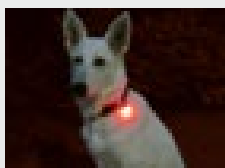

SAFETY LIGHTS

MICRO

The colorful SIGMA MICROS are practical, useful, and let you be seen everywhere. The attractive LED lights are suitable for a variety of uses, both on and off the bike.

FEATURES

- Universal LED safety light - red or white
- Visibility range: 50 m
- Extra bright with improved side visibility
- Two modes: permanent and flashing
- 2 adjustable Velcro straps in different lengths + uni-fit strap for variable mounting
- Tool-free battery change (2 x CR 2032 incl.)
- Handy click switch
- Splash resistant in accordance with IPX4
- Weight: 20 g
- Available in 6 colors

MICRO contents:
Light, velcro straps, uni-fit straps

SILVER

SILVER / LED red | Item No. 17234
SILVER / LED white | Item No. 17240

BLACK

BLACK / LED red | Item No. 17235
BLACK / LED white | Item No. 17241

BLUE

BLUE / LED red | Item No. 17232
BLUE / LED white | Item No. 17238

GREEN

GREEN / LED red | Item No. 17233
GREEN / LED white | Item No. 17239

APPLICATIONS

Arm

Backpack

School bag/satchel

Collar

Walker

Stroller

Velcro straps and uni-fit straps
for unlimited mounting options.