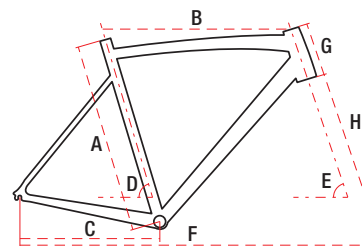

HURAGAN 2

AL 6061
X-LITE

BUTTED
TUBES

CARBON
FORK

HYDROFORMED
ALUMINIUM

INNER CABLE
ROUTING

QR-RW

TAPERED
HEADTUBE

TECHNICAL DATA

WHEEL SIZE / FRAME	700C / alu 6061 X-lite
SIZE	47 cm / 50 cm / 53 cm / 56 cm
FORK	Full Carbon Tapered
DAMPER	—
DRIVETRAIN	16 speed
FRONT SHIFTERS	Shimano Claris ST-R2000 2 speed
REAR SHIFTERS	Shimano Claris ST-R2000 8 speed
FRONT DERAILLEUR	Shimano Claris FD-R2000
REAR DERAILLEUR	Shimano Claris RD-R2000
CRANKSET	Shimano Claris R2000 50/34T 165/170 mm
FRONT BRAKE	Promax RC-481 aluminium
REAR BRAKE	Promax RC-481 aluminium
FRONT BRAKE DISC	—
REAR BRAKE DISC	—
TYRES	Michelin Dynamic Sport 700x23C
RIMS	Ryde DP16
FRONT HUB	JoyTech JY-A171DSE aluminium
REAR HUB	JoyTech JY-F192DSE aluminium
CASSETTE	Shimano CS-HG51 11-28T 8 speed
HANDLEBAR	Romet aluminium 420 mm
STEM	Romet aluminium 90/100/110 mm
SEAT POST	Romet aluminium 27,2 mm 300/350/400 mm
SADDLE	Romet Road
PEDALS	FP-971 aluminium
FRONT LAMP	—
REAR LAMP	—
WEIGHT	9,8 kg
COLOURS	black-lime

GEOMETRY

	S	M	L	XL
A – frame size	470 mm	500 mm	530 mm	560 mm
B – top tube length	535 mm	550 mm	570 mm	590 mm
C – chainstay length	410 mm	410 mm	410 mm	410 mm
D – seat tube angle	74,25°	73,5°	73,5°	73°
E – head tube angle	71°	72°	73°	73°
F – wheel base	996 mm	990 mm	1006 mm	1020 mm
G – head tube length	130 mm	150 mm	170 mm	190 mm
H – fork length	367 mm	367 mm	367 mm	367 mm
Stack	520 mm	543 mm	562 mm	584 mm
Reach	388 mm	389 mm	403 mm	411 mm