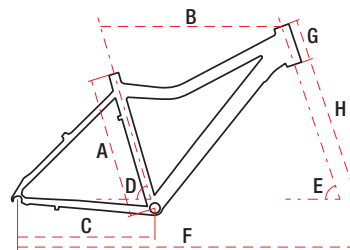

JOLENE 6.2

MTB Lady

ROAD

GRAVEL

CROSS

TREKKING

JUNIOR / KIDS

ACCESSORIES / PARTS

26" alu 6061 15" / 17" / 19" 21 speed 14,5 kg

TECHNICAL DATA

WHEEL SIZE / FRAME	26" / alu 6061
SIZE	S – 15" / M – 17" / L – 19"
FORK	suspension
DAMPER	—
DRIVETRAIN	21 speed
FRONT SHIFTERS	Shimano ST-EF41 3 speed
REAR SHIFTERS	Shimano ST-EF41 7 speed
FRONT DERAILLEUR	Shimano Tourney TY300
REAR DERAILLEUR	Shimano Tourney TY300D
CRANKSET	Shimano Tourney TY-301 42/34/24T 170 mm
FRONT BRAKE	mechanical disc
REAR BRAKE	mechanical disc
FRONT BRAKE DISC	160 mm
REAR BRAKE DISC	160 mm
TYRES	Michelin Country A.T 26x2,0
RIMS	aluminium doublewall
FRONT HUB	JoyTech D041DSE aluminium
REAR HUB	JoyTech D242DSE aluminium
CASSETTE	Shimano MF-TZ500 14-28T 7 speed
HANDLEBAR	Romet aluminium FOV 600 mm
STEM	Romet aluminium 60/90 mm
SEAT POST	Romet aluminium 27,2 mm 300 mm
SADDLE	Romet MTB
PEDALS	FP-804
FRONT LAMP	—
REAR LAMP	—
WEIGHT	14,5 kg
COLOURS	white-pink-violet, black-green-violet

GEOMETRY

	S	M	L
A – frame size	380 mm	430 mm	480 mm
B – top tube length	555 mm	570 mm	590 mm
C – chainstay length	425 mm	425 mm	425 mm
D – seat tube angle	73°	73°	73°
E – head tube angle	70°	70°	70°
F – wheel base	1040 mm	1055 mm	1075 mm
G – head tube length	120 mm	120 mm	120 mm
H – fork length	460 mm	460 mm	460 mm