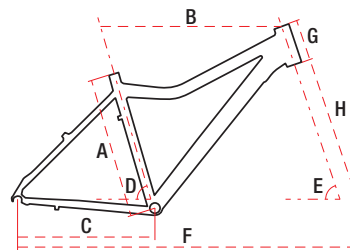

RAMBLER R6.1 JR

MTB

ROAD

GRAVEL

CROSS

TREKKING

JUNIOR / KIDS

ACCESSORIES / PARTS

26" alu 6061 15" / 17" / 19" 21 speed 13,4 kg

TECHNICAL DATA

WHEEL SIZE / FRAME	26" / alu 6061
SIZE	S – 15" / M – 17" / L – 19"
FORK	suspension
DAMPER	—
DRIVETRAIN	21 speed
FRONT SHIFTERS	Shimano ST-EF41 3 speed
REAR SHIFTERS	Shimano ST-EF41 7 speed
FRONT DERAILLEUR	Shimano Tourney TY300
REAR DERAILLEUR	Shimano Tourney TY300D
CRANKSET	Shimano Tourney TY-301 42/34/24T 170 mm
FRONT BRAKE	V-brake Alhonga HJ-811AD7 aluminium
REAR BRAKE	V-brake Alhonga HJ-811AD7 aluminium
FRONT BRAKE DISC	—
REAR BRAKE DISC	—
TYRES	Michelin Country A.T 26x2,0
RIMS	aluminium doublewall
FRONT HUB	JoyTech JY-433 steel
REAR HUB	JoyTech JY-434 steel
CASSETTE	freewheel 14-28T 7 speed
HANDLEBAR	Romet aluminium 600 mm 15' FOV
STEM	Romet aluminium 60/90 mm
SEAT POST	aluminium 27,2 mm 300 mm
SADDLE	Vader
PEDALS	FP-804
FRONT LAMP	—
REAR LAMP	—
WEIGHT	13,4 kg
COLOURS	black-green-gray, blue-green-black

GEOMETRY

	S	M	L
A – frame size	380 mm	430 mm	480 mm
B – top tube length	555 mm	570 mm	590 mm
C – chainstay length	460 mm	460 mm	460 mm
D – seat tube angle	73°	73°	73°
E – head tube angle	70°	70°	70°
F – wheel base	1040 mm	1055 mm	1075 mm
G – head tube length	120 mm	120 mm	120 mm
H – fork length	460 mm	460 mm	460 mm