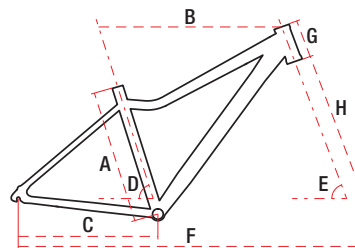

JOLENE 7.0

27,5"
 alu 6061
 15" / 17" / 19"
 21 speed
 14,8 kg

TECHNICAL DATA

WHEEL SIZE / FRAME	27,5" / alu 6061
SIZE	S – 15" / M – 17" / L – 19"
FORK	SR Suntour XCE P
DAMPER	—
DRIVETRAIN	21 speed
FRONT SHIFTERS	Shimano ST-EF41 3 speed
REAR SHIFTERS	Shimano ST-EF41 7 speed
FRONT DERAILLEUR	Shimano Tourney FD-TY300
REAR DERAILLEUR	Shimano Altus RD-M310
CRANKSET	Shimano Tourney TY-301 42/34/24T 170 mm
FRONT BRAKE	V-brake Alhonga HJ-811AD7 aluminium
REAR BRAKE	V-brake Alhonga HJ-811AD7 aluminium
FRONT BRAKE DISC	—
REAR BRAKE DISC	—
TYRES	27,5x2,1
RIMS	aluminium doublewall
FRONT HUB	JoyTech JY-731 aluminium
REAR HUB	JoyTech JY-732 aluminium
CASSETTE	Shimano MF-TZ500 14-28T 7 speed
HANDLEBAR	Romet aluminium FOV 680 mm
STEM	Romet aluminium 60/90 mm
SEAT POST	Romet aluminium 31,6 mm 300 mm
SADDLE	Romet MTB
PEDALS	FP-804
FRONT LAMP	—
REAR LAMP	—
WEIGHT	14,8 kg
COLOURS	black, turquoise

GEOMETRY

	S	M	L
A – frame size	390 mm	430 mm	480 mm
B – top tube length	555 mm	575 mm	585 mm
C – chainstay length	440 mm	440 mm	440 mm
D – seat tube angle	73°	73°	73°
E – head tube angle	70°	70°	70°
F – wheel base	1050 mm	1070 mm	1085 mm
G – head tube length	120 mm	120 mm	150 mm
H – fork length	485 mm	485 mm	485 mm