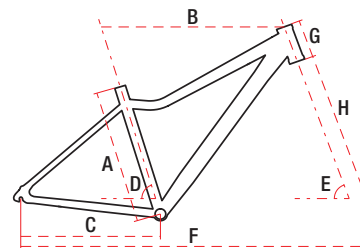

27,5" alu 6061 15" / 17" 21 speed 15,1 kg

TECHNICAL DATA

WHEEL SIZE / FRAME	27,5" / alu 6061
SIZE	S – 15" / M – 17"
FORK	suspension
DAMPER	—
DRIVETRAIN	21 speed
FRONT SHIFTERS	Shimano ST-EF41 3 speed
REAR SHIFTERS	Shimano ST-EF41 7 speed
FRONT DERAILLEUR	Shimano Tourney FD-TY300
REAR DERAILLEUR	Shimano Tourney RD-TY300D
CRANKSET	Cyclone CTL-3-324 42/34/24T 170 mm
FRONT BRAKE	V-brake Alhonga HJ-811AD7 aluminium
REAR BRAKE	V-brake Alhonga HJ-811AD7 aluminium
FRONT BRAKE DISC	—
REAR BRAKE DISC	—
TYRES	27,5x2,1
RIMS	aluminium doublewall
FRONT HUB	JoyTech JY-433 steel
REAR HUB	JoyTech JY-434 steel
CASSETTE	freewheel 14-28T 7 speed
HANDLEBAR	Romet aluminium FOV 680 mm
STEM	Romet aluminium 60/90 mm
SEAT POST	Romet aluminium 31,6 mm 350 mm
SADDLE	Romet MTB
PEDALS	FP-804
FRONT LAMP	—
REAR LAMP	—
WEIGHT	15,1 kg
COLOURS	white, pink

GEOMETRY

S **M**

	S	M
A – frame size	390 mm	430 mm
B – top tube length	555 mm	575 mm
C – chainstay length	440 mm	440 mm
D – seat tube angle	73°	73°
E – head tube angle	70°	70°
F – wheel base	1050 mm	1070 mm
G – head tube length	120 mm	120 mm
H – fork length	485 mm	485 mm