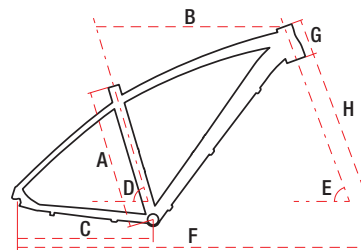

## TECHNICAL DATA

WHEEL SIZE / FRAME	27,5" / alu 6061 X-lite
SIZE	M – 17" / L – 19" / XL – 21"
FORK	SR Suntour XCT HLO 100 mm
DAMPER	—
DRIVETRAIN	24 speed
FRONT SHIFTERS	Shimano ST-EF505 3 speed
REAR SHIFTERS	Shimano ST-EF505 8 speed
FRONT DERAILLEUR	Shimano Tourney TY-300
REAR DERAILLEUR	Shimano Acera RDM-3100 SGS Shadow
CRANKSET	Shimano Tourney FCTY-301 42/34/24T 170 mm
FRONT BRAKE	Shimano BL-MT200/BR-M200 hydraulic
REAR BRAKE	Shimano BL-MT200/BR-M200 hydraulic
FRONT BRAKE DISC	Shimano SM-RT10 centerlock 160 mm
REAR BRAKE DISC	Shimano SM-RT10 centerlock 160 mm
TYRES	Michelin Country Race'R 27,5x2,1
RIMS	aluminium doublewall
FRONT HUB	Shimano HB-TX505 aluminium
REAR HUB	Shimano FH-TX505 aluminium
CASSETTE	Shimano CS-HG31-8 11-34T 8 speed
HANDLEBAR	Romet aluminium 720 mm 5' 31,8 mm
STEM	Romet aluminium 90 mm
SEAT POST	Romet aluminium 31,6 mm 350 mm
SADDLE	Vader
PEDALS	FP-804
FRONT LAMP	—
REAR LAMP	—
WEIGHT	14,3 kg
COLOURS	black-red

## GEOMETRY

	M	L	XL
A – frame size	432 mm	483 mm	533 mm
B – top tube length	585 mm	595 mm	620 mm
C – chainstay length	430 mm	430 mm	430 mm
D – seat tube angle	73,5°	73,5°	73°
E – head tube angle	70°	70°	70°
F – wheel base	1079 mm	1080 mm	1105 mm
G – head tube length	110 mm	110 mm	110 mm
H – fork length	480 mm	480 mm	480 mm