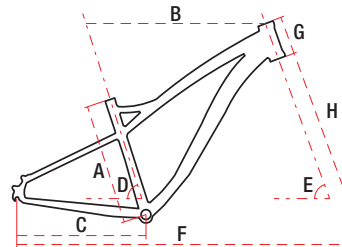

RAMBLER FIT 29

MTB

ROAD

GRAVEL

CROSS

TREKKING

JUNIOR / KIDS

ACCESSORIES / PARTS

29" alu 6061 18" / 20" 16 speed 15,4 kg

TECHNICAL DATA

WHEEL SIZE / FRAME	29" / alu 6061
SIZE	L - 18" / XL - 20"
FORK	SR Suntour XCE 100 mm
DAMPER	—
DRIVETRAIN	16 speed
FRONT SHIFTERS	Shimano Acera SLM-315 2 speed
REAR SHIFTERS	Shimano Acera SLM-315 8 speed
FRONT DERAILLEUR	Shimano Acera FD-M315-TS
REAR DERAILLEUR	Shimano Alivio RD-M3100 SGS
CRANKSET	Shimano FCM-315-2 36/22T 170 mm
FRONT BRAKE	Shimano BL-MT200/BR-MT200 hydraulic
REAR BRAKE	Shimano BL-MT200/BR-MT200 hydraulic
FRONT BRAKE DISC	Shimano SM-RT10 centerlock 160 mm
REAR BRAKE DISC	Shimano SM-RT10 centerlock 160 mm
TYRES	Michelin Country Grip'R 29x2,1
RIMS	aluminium doublewall
FRONT HUB	Shimano AHBTX505A5 centerlock QR
REAR HUB	Shimano FH-TX5058 centerlock QR
CASSETTE	Shimano HG31-8 11-34T 8 speed
HANDLEBAR	Romet aluminium 720 mm 15' FOV
STEM	Romet aluminium 90 mm
SEAT POST	aluminium 30,4 mm 400 mm
SADDLE	Vader
PEDALS	FP-971 aluminium
FRONT LAMP	—
REAR LAMP	—
WEIGHT	15,4 kg
COLOURS	gold

GEOMETRY

L XL

	L	XL
A - frame size	457 mm	508 mm
B - top tube length	618 mm	627 mm
C - chainstay length	460 mm	460 mm
D - seat tube angle	73°	73°
E - head tube angle	71°	71°
F - wheel base	1118 mm	1127 mm
G - head tube length	120 mm	120 mm
H - fork length	510 mm	510 mm