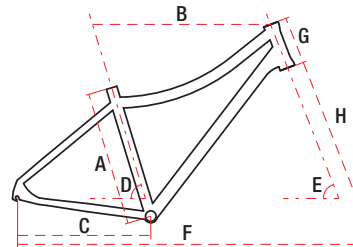

# ORKAN D

28" alu 6061 15" / 17" / 19" 21 speed 14,5 kg

## TECHNICAL DATA

WHEEL SIZE / FRAME	28" / alu 6061
SIZE	S – 15" / M – 17" / L – 19"
FORK	suspension
DAMPER	—
DRIVETRAIN	21 speed
FRONT SHIFTERS	Shimano ST-EF41 3 speed
REAR SHIFTERS	Shimano ST-EF41 7 speed
FRONT DERAILLEUR	Shimano FD-TY510
REAR DERAILLEUR	Shimano Acera RD-M310
CRANKSET	Shimano FC-M301 48/38/28 170/175 mm
FRONT BRAKE	V-brake Alhonga HJ-811AD7 aluminium
REAR BRAKE	V-brake Alhonga HJ-811AD7 aluminium
FRONT BRAKE DISC	—
REAR BRAKE DISC	—
TYRES	700×42
RIMS	aluminium doublewall
FRONT HUB	JoyTech D433
REAR HUB	JoyTech D434
CASSETTE	freewheel 14-28T 7 speed
HANDLEBAR	aluminium 680 mm 15° 31,8 mm
STEM	aluminium 90 mm
SEAT POST	aluminium 31,6 mm 350 mm
SADDLE	Vader
PEDALS	FP-804
FRONT LAMP	—
REAR LAMP	—
WEIGHT	14,5 kg
COLOURS	white-violet, violet-pink

## GEOMETRY

	S	M	L
A – frame size	385 mm	430 mm	480 mm
B – top tube length	550 mm	565 mm	565 mm
C – chainstay length	445 mm	445 mm	445 mm
D – seat tube angle	73°	73°	73°
E – head tube angle	69°	69°	69°
F – wheel base	1060 mm	1075 mm	1076 mm
G – head tube length	150 mm	150 mm	150 mm
H – fork length	465 mm	465 mm	465 mm