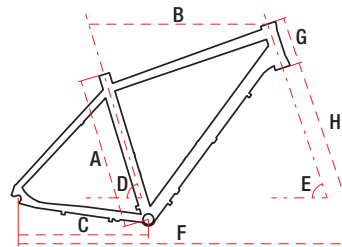

28" alu 6061 18" / 20" 27 speed 14,8 kg

TECHNICAL DATA

WHEEL SIZE / FRAME	28" / alu 6061
SIZE	M – 18" / L – 20"
FORK	SR Suntour NEX DS HLO
DAMPER	—
DRIVETRAIN	27 speed
FRONT SHIFTERS	Shimano Altus SL-M2010 3 speed
REAR SHIFTERS	Shimano Altus SL-M2010 9 speed
FRONT DERAILLEUR	Shimano Altus FD-M370
REAR DERAILLEUR	Shimano Alivio RD-T4000
CRANKSET	Shimano FC-M371 48/36/26 170 mm
FRONT BRAKE	Shimano BL-MT200 hydraulic
REAR BRAKE	Shimano BL-MT200 hydraulic
FRONT BRAKE DISC	Shimano SM-RT10 centerlock 160 mm
REAR BRAKE DISC	Shimano SM-RT10 centerlock 160 mm
TYRES	Michelin Protek Cross 700x35C
RIMS	aluminium doublewall
FRONT HUB	Shimano HB-TX505
REAR HUB	Shimano FH-TX505
CASSETTE	Shimano CS-HG201 11-32T 9 speed
HANDLEBAR	aluminium 680 mm 15' 31,8 mm
STEM	alu. adjustable TDS-D299 N-8 31,8 mm 105/125 mm
SEAT POST	aluminium 30,9 mm 350 mm
SADDLE	Romet
PEDALS	FP-920B aluminium
FRONT LAMP	—
REAR LAMP	—
WEIGHT	14,8 kg
COLOURS	graphite-black, red-black

GEOMETRY

	M	L
A – frame size	460 mm	500 mm
B – top tube length	558 mm	580 mm
C – chainstay length	450 mm	450 mm
D – seat tube angle	65,9°	65,9°
E – head tube angle	70°	70°
F – wheel base	1100 mm	1125 mm
G – head tube length	150 mm	150 mm
H – fork length	490 mm	490 mm
Stack	—	—
Reach	388 mm	414 mm