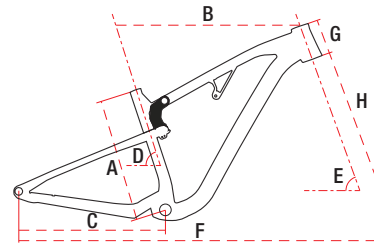

29"

alu 6061 X-lite

17" / 19" / 21"

12 speed

15,0 kg

## TECHNICAL DATA

WHEEL SIZE / FRAME	29" / alu 6061 X-lite
SIZE	M – 17" / L – 19" / XL – 21"
FORK	Rock Shox Revelation 15x110 mm 150 mm
DAMPER	Rock Shox Super Delux Ultimate RCT 210x55
DRIVETRAIN	12 speed
FRONT SHIFTERS	—
REAR SHIFTERS	Shimano Deore XT SLM8100 I-Spec 12 speed
FRONT DERAILLEUR	—
REAR DERAILLEUR	Shimano Deore XT RDM-8100
CRANKSET	Shimano Deore XT FCM-8100-1 32T
FRONT BRAKE	Shimano Deore XT BL-M8100/BR-M8120
REAR BRAKE	Shimano Deore XT BL-M8100/BR-M8120
FRONT BRAKE DISC	Shimano SLX SM-RT70 203 mm
REAR BRAKE DISC	Shimano SLX SM-RT70 180 mm
TYRES	Michelin Wild Enduro Gum-X 29x2,4
RIMS	Ursus 30 mm
FRONT HUB	Ursus 15 mm / 110 mm
REAR HUB	Ursus 12 mm / 148 mm
CASSETTE	Shimano SLX CSM-7100-12 12 speed
HANDLEBAR	Romet aluminium 780 mm
STEM	Romet aluminium 40 mm
SEAT POST	X-Fusion aluminium 30,9 mm 350 mm 150 mm
SADDLE	Selle Italia
PEDALS	VP-531 Enduro aluminium
FRONT LAMP	—
REAR LAMP	—
WEIGHT	15,0 kg
COLOURS	silver

## GEOMETRY

**M** **L** **XL**

	M	L	XL
A – frame size	420 mm	440 mm	460 mm
B – top tube length	602 mm	631 mm	661 mm
C – chainstay length	436,5 mm	436,5 mm	436,5 mm
D – seat tube angle	70°	70°	70°
E – head tube angle	64,5°	64,5°	64,5°
F – wheel base	1208 mm	1237 mm	1267 mm
G – head tube length	110 mm	120 mm	135 mm
H – fork length	560 mm	560 mm	560 mm
Stack	–	630 mm	639 mm
Reach	445 mm	470 mm	495 mm