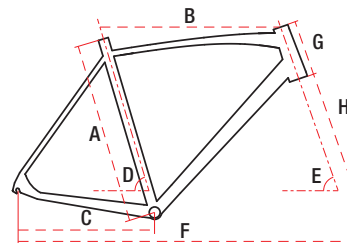

700C alu 6061 X-lite 52 / 54 / 56 / 58 cm 10 speed 10,6 kg

TECHNICAL DATA

WHEEL SIZE / FRAME	700C / alu 6061 X-lite
SIZE	52 cm / 54 cm / 56 cm / 58 cm
FORK	Carbon tapered
DAMPER	—
DRIVETRAIN	10 speed
FRONT SHIFTERS	—
REAR SHIFTERS	Sram Apex 10 speed
FRONT DERAILLEUR	—
REAR DERAILLEUR	Sram Apex
CRANKSET	Sram FC-S350 40T 175 mm
FRONT BRAKE	Sram DB5
REAR BRAKE	Sram DB5
FRONT BRAKE DISC	160 mm
REAR BRAKE DISC	160 mm
TYRES	Schwalbe G-One 700×38C / Michelin Power Gravel 700×40C
RIMS	Ryde DP19 tubeless ready
FRONT HUB	Guli aluminium for 6 screws
REAR HUB	Guli aluminium for 6 screws
CASSETTE	Shimano CS-HG500 11-34T 10 speed
HANDLEBAR	Romet Gravel aluminium 420 mm FLARE
STEM	Romet aluminium 90/100/110 mm
SEAT POST	Romet aluminium 27,2 mm 300/350/400 mm
SADDLE	Romet Gravel
PEDALS	FP-971 aluminium
FRONT LAMP	—
REAR LAMP	—
WEIGHT	10,6 kg
COLOURS	claret-graphite, graphite-gray

GEOMETRY

	S	M	L	XL
A – frame size	520 mm	540 mm	560 mm	580 mm
B – top tube length	538 mm	550 mm	560 mm	580 mm
C – chainstay length	430 mm	430 mm	430 mm	430 mm
D – seat tube angle	74,5°	73,5°	73,5°	73°
E – head tube angle	70,5°	70,5°	71°	71°
F – wheel base	1026 mm	1029 mm	1035 mm	1050 mm
G – head tube length	130 mm	150 mm	170 mm	190 mm
H – fork length	378 mm	378 mm	378 mm	378 mm
Stack	534 mm	553 mm	574 mm	593 mm
Reach	390 mm	386 mm	390 mm	398 mm