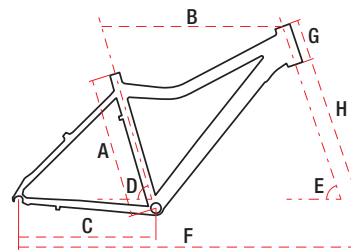

JOLENE 24

24" alu 6061 13" 21 speed 13,4 kg

MTB

ROAD

GRAVEL

CROSS

TREKKING

JUNIOR / KIDS

TECHNICAL DATA

TECHNICAL DATA

WHEEL SIZE / FRAME	24" / alu 6061
SIZE	S - 13"
FORK	suspension
DAMPER	—
DRIVETRAIN	21 speed
FRONT SHIFTERS	Shimano Revoshift RS-36 3 speed
REAR SHIFTERS	Shimano Revoshift RS-36 7 speed
FRONT DERAILLEUR	Shimano Tourney FD-TY300
REAR DERAILLEUR	Shimano Tourney RD-TY300
CRANKSET	Shimano FCTY-301 42/34/24 150 mm
FRONT BRAKE	aluminium
REAR BRAKE	aluminium
FRONT BRAKE DISC	—
REAR BRAKE DISC	—
TYRES	24x1,90
RIMS	aluminium doublewall
FRONT HUB	steel
REAR HUB	steel
CASSETTE	14-28T 7 speed
HANDLEBAR	steel
STEM	steel 60 mm 180 mm
SEAT POST	aluminium 27,2 mm 300 mm
SADDLE	Romet
PEDALS	FP-804
FRONT LAMP	—
REAR LAMP	—
WEIGHT	13,4 kg
COLOURS	white-pink, turquoise-pink

GEOMETRY

S

A - frame size	365 mm
B - top tube length	520 mm
C - chainstay length	410 mm
D - seat tube angle	70,2°
E - head tube angle	70°
F - wheel base	995 mm
G - head tube length	120 mm
H - fork length	415 mm