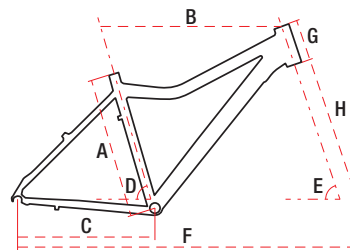

JOLENE 6.2

MTB Lady

ROAD

GRAVEL

CROSS

TREKKING

JUNIOR / KIDS

TECHNICAL DATA

26" alu 6061 15" / 17" / 19" 21 speed 14,5 kg

TECHNICAL DATA

| | |
|--------------------|------------------------------------|
| WHEEL SIZE / FRAME | 26" / alu 6061 |
| SIZE | S – 15" / M – 17" / L – 19" |
| FORK | suspension |
| DAMPER | — |
| DRIVETRAIN | 21 speed |
| FRONT SHIFTERS | Shimano ST-EF41 3 speed |
| REAR SHIFTERS | Shimano ST-EF41 7 speed |
| FRONT DERAILLEUR | Shimano Tourney TY300 |
| REAR DERAILLEUR | Shimano Tourney TY300D |
| CRANKSET | Cyclone CTL-3-324 42/34/24T 170 mm |
| FRONT BRAKE | mechanical disc |
| REAR BRAKE | mechanical disc |
| FRONT BRAKE DISC | 160 mm |
| REAR BRAKE DISC | 160 mm |
| TYRES | 26x2.1 |
| RIMS | aluminium doublewall |
| FRONT HUB | aluminium |
| REAR HUB | aluminium |
| CASSETTE | Shimano MF-TZ500 14-28T 7 speed |
| HANDLEBAR | Romet aluminium FOV 600 mm |
| STEM | Romet aluminium 60/90 mm |
| SEAT POST | Romet aluminium 27,2 mm 300 mm |
| SADDLE | Vader |
| PEDALS | FP-804 |
| FRONT LAMP | — |
| REAR LAMP | — |
| WEIGHT | 14,5 kg |
| COLOURS | white-violet, black-blue |

GEOMETRY

| | S | M | L |
|----------------------|---------|---------|---------|
| A – frame size | 380 mm | 430 mm | 480 mm |
| B – top tube length | 555 mm | 570 mm | 590 mm |
| C – chainstay length | 425 mm | 425 mm | 425 mm |
| D – seat tube angle | 73° | 73° | 73° |
| E – head tube angle | 70° | 70° | 70° |
| F – wheel base | 1040 mm | 1055 mm | 1075 mm |
| G – head tube length | 120 mm | 120 mm | 120 mm |
| H – fork length | 460 mm | 460 mm | 460 mm |