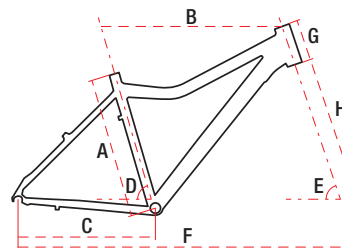

JOLENE 7.0

27,5"
 alu 6061
 15" / 17" / 19"
 21 speed
 15,2 kg

TECHNICAL DATA

WHEEL SIZE / FRAME	27,5" / alu 6061
SIZE	S – 15" / M – 17" / L – 19"
FORK	SR Suntour XCE P
DAMPER	—
DRIVETRAIN	21 speed
FRONT SHIFTERS	Shimano ST-EF41 3 speed
REAR SHIFTERS	Shimano ST-EF41 7 speed
FRONT DERAILLEUR	Shimano Tourney FD-TY300
REAR DERAILLEUR	Shimano Altus RD-M310
CRANKSET	Shimano Tourney TY-301 42/34/24T 170 mm
FRONT BRAKE	aluminium
REAR BRAKE	aluminium
FRONT BRAKE DISC	—
REAR BRAKE DISC	—
TYRES	27,5x2,1
RIMS	aluminium doublewall
FRONT HUB	aluminium
REAR HUB	aluminium
CASSETTE	Shimano MF-TZ500 14-28T 7 speed
HANDLEBAR	Romet aluminium FOV 680 mm
STEM	Romet aluminium 60/90 mm
SEAT POST	Romet aluminium 31,6 mm 300 mm
SADDLE	Vader
PEDALS	FP-804
FRONT LAMP	—
REAR LAMP	—
WEIGHT	15,2 kg
COLOURS	blue-pink, white

GEOMETRY

	S	M	L
A – frame size	390 mm	430 mm	480 mm
B – top tube length	555 mm	575 mm	585 mm
C – chainstay length	440 mm	440 mm	440 mm
D – seat tube angle	73°	73°	73°
E – head tube angle	70°	70°	70°
F – wheel base	1050 mm	1070 mm	1085 mm
G – head tube length	120 mm	120 mm	150 mm
H – fork length	485 mm	485 mm	485 mm