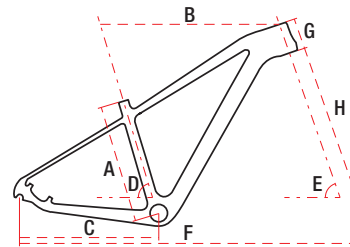

JUNIOR / KIDS

TECHNICAL DATA

29" carbon 15" / 17" / 19" / 21" 12 speed 12,7 kg

TECHNICAL DATA

WHEEL SIZE / FRAME	29" / carbon
SIZE	S – 15" / M – 17" / L – 19" / XL – 21"
FORK	Rock Shox Recon Tapered 100 mm 15 mm
DAMPER	—
DRIVETRAIN	12 speed
FRONT SHIFTERS	—
REAR SHIFTERS	Shimano Deore SL-M6100 12 speed
FRONT DERAILLEUR	—
REAR DERAILLEUR	Shimano Deore RD-M6100
CRANKSET	Shimano SLX FC-M510 32T 175 mm
FRONT BRAKE	Shimano BL-MT401 hydraulic
REAR BRAKE	Shimano BL-MT401 hydraulic
FRONT BRAKE DISC	Shimano SM-RT10 centerlock 180 mm
REAR BRAKE DISC	Shimano SM-RT10 centerlock 160 mm
TYRES	Michelin Country Grip'R 29x2,1
RIMS	aluminium doublewall
FRONT HUB	Shimano MT400 15 mm aluminium
REAR HUB	Shimano MT410 12 mm aluminium
CASSETTE	Shimano Deore CS-M6100 10-51T 12 speed
HANDLEBAR	Romet aluminium FOV 760 mm
STEM	Romet aluminium 90 mm
SEAT POST	Romet aluminium 31,6 mm 350 mm
SADDLE	Selle Italia X-Base
PEDALS	FP-971 aluminium
FRONT LAMP	—
REAR LAMP	—
WEIGHT	12,7 kg
COLOURS	graphite-navy blue

GEOMETRY

	S	M	L	XL
A – frame size	381 mm	432 mm	483 mm	533 mm
B – top tube length	560 mm	595 mm	611 mm	640 mm
C – chainstay length	435 mm	435 mm	435 mm	435 mm
D – seat tube angle	73°	73°	73°	73°
E – head tube angle	69°	69°	70°	70°
F – wheel base	1068 mm	1103 mm	1104 mm	1137 mm
G – head tube length	100 mm	100 mm	115 mm	125 mm
H – fork length	501 mm	501 mm	501 mm	502 mm