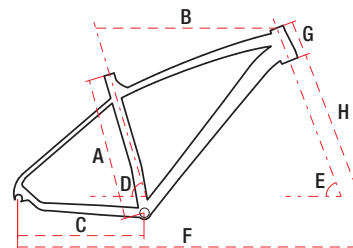

MUSTANG M4

MTB XC

ROAD

GRAVEL

CROSS

TREKKING

JUNIOR / KIDS

TECHNICAL
DATA

29" alu 6061 X-lite 17" / 19" / 21" 10 speed 14,1 kg

TECHNICAL DATA

WHEEL SIZE / FRAME	29" / alu 6061 X-lite
SIZE	M – 17" / L – 19" / XL – 21"
FORK	SR Suntour XCM RL 100 mm
DAMPER	—
DRIVETRAIN	10 speed
FRONT SHIFTERS	—
REAR SHIFTERS	Shimano Deore SL-T6000 10 speed
FRONT DERAILLEUR	—
REAR DERAILLEUR	Shimano Deore RD-M5120 SGS
CRANKSET	Shimano SLX FC-M7100-1 32T 175 mm
FRONT BRAKE	Shimano BL-MT200/BR-M200 hydraulic
REAR BRAKE	Shimano BL-MT200/BR-M200 hydraulic
FRONT BRAKE DISC	Shimano SM-RT10 centerlock 160 mm
REAR BRAKE DISC	Shimano SM-RT10 centerlock 160 mm
TYRES	Xtra Action 29x2,1
RIMS	aluminium doublewall
FRONT HUB	Guli GL-B10R QR
REAR HUB	Guli GL-B10R QR
CASSETTE	Shimano CS-M4100-10 11-46T 10 speed
HANDLEBAR	Romet aluminium 720 mm 5' 31,8 mm
STEM	Romet aluminium 90 mm
SEAT POST	Romet aluminium 31,6 mm 350 mm
SADDLE	Vader
PEDALS	FP-971 aluminium
FRONT LAMP	—
REAR LAMP	—
WEIGHT	14,1 kg
COLOURS	blue-yellow

GEOMETRY

	M	L	XL
A – frame size	432 mm	485 mm	535 mm
B – top tube length	610 mm	629 mm	640 mm
C – chainstay length	435 mm	435 mm	435 mm
D – seat tube angle	73,5°	73°	73°
E – head tube angle	70°	70°	70°
F – wheel base	1099 mm	1118 mm	1129 mm
G – head tube length	110 mm	110 mm	110 mm
H – fork length	495 mm	495 mm	495 mm
Stack	622 mm	618 mm	632 mm
Reach	424 mm	445 mm	450 mm