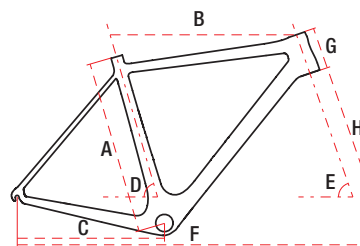

# HURAGAN CRD

MTB

ROAD

GRAVEL

CROSS

TREKKING

JUNIOR / KIDS

TECHNICAL DATA

## TECHNICAL DATA

WHEEL SIZE / FRAME	700C / carbon
SIZE	49 cm / 51 cm / 54 cm / 57 cm
FORK	Carbon Tapered
DAMPER	—
DRIVETRAIN	22 speed
FRONT SHIFTERS	Shimano 105 ST-R7000 2 speed
REAR SHIFTERS	Shimano 105 ST-R7000 11 speed
FRONT DERAILLEUR	Shimano 105 FD-R7000
REAR DERAILLEUR	Shimano 105 RD-R7000
CRANKSET	Shimano 105 FC-R7000 52/36T 170/172,5/175 mm
FRONT BRAKE	Shimano 105 BR-R7000
REAR BRAKE	Shimano 105 BR-R7000
FRONT BRAKE DISC	—
REAR BRAKE DISC	—
TYRES	Michelin Lithion 3, 700x25C
RIMS	Rodi Airline EVO 30 mm
FRONT HUB	QR 20 spokes
REAR HUB	QR 24 spokes
CASSETTE	Shimano 105 CS-R7000 11-30T 11 speed
HANDLEBAR	Fizik Cyrano R5 420/440 mm
STEM	Fizik Cyrano R5 +/-7° 80/90/100 mm
SEAT POST	Carbon 31,6 mm 350 mm
SADDLE	Fizik Taiga
PEDALS	—
FRONT LAMP	—
REAR LAMP	—
WEIGHT	7,6 kg
COLOURS	black-graphite

## GEOMETRY

	S	M	L	XL
A – frame size	490 mm	510 mm	540 mm	570 mm
B – top tube length	527 mm	545 mm	559 mm	577 mm
C – chainstay length	406 mm	406 mm	406 mm	406 mm
D – seat tube angle	74°	73,5°	73,5°	73°
E – head tube angle	72°	72°	73°	73,5°
F – wheel base	967 mm	983 mm	989 mm	998 mm
G – head tube length	130 mm	150 mm	165 mm	185 mm
H – fork length	368 mm	368 mm	368 mm	368 mm