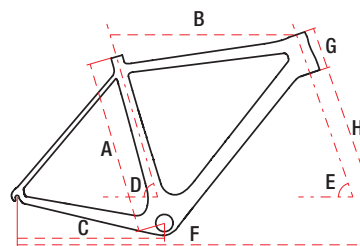

# HURAGAN DISC

MTB

ROAD

GRAVEL

CROSS

TREKKING

JUNIOR / KIDS

TECHNICAL  
DATA

## TECHNICAL DATA

WHEEL SIZE / FRAME	700C / carbon Aero
SIZE	49 cm / 52 cm / 55 cm / 58 cm
FORK	Carbon Tapered Aero
DAMPER	—
DRIVETRAIN	22 speed
FRONT SHIFTERS	Shimano 105 ST-R7020 2 speed
REAR SHIFTERS	Shimano 105 ST-R7020 11 speed
FRONT DERAILLEUR	Shimano 105 FD-R7000
REAR DERAILLEUR	Shimano 105 RD-R7000
CRANKSET	Shimano 105 FC-R7000 52/36T 170/172,5/175 mm
FRONT BRAKE	Shimano BR-R7070
REAR BRAKE	Shimano BR-R7070
FRONT BRAKE DISC	Shimano SM-RT800 140 mm
REAR BRAKE DISC	Shimano SM-RT800 140 mm
TYRES	Michelin Power All Season 700x25C
RIMS	Ursus Orion DISC RD40
FRONT HUB	Ursus Orion 12 mm / 100 mm
REAR HUB	Ursus Orion 12 mm / 142 mm
CASSETTE	Shimano CS-R7000-11 11-30T 11 speed
HANDLEBAR	Romet Carbon 400/420/440 mm
STEM	Romet aluminium 90/100/110 mm
SEAT POST	Carbon Aero 355 mm
SADDLE	Fizik Antares R5 EVO
PEDALS	—
FRONT LAMP	—
REAR LAMP	—
WEIGHT	8,3 kg
COLOURS	black

## GEOMETRY

	S	M	L	XL
A – frame size	490 mm	510 mm	540 mm	570 mm
B – top tube length	527 mm	545 mm	559 mm	577 mm
C – chainstay length	406 mm	406 mm	406 mm	406 mm
D – seat tube angle	74°	73,5°	73,5°	73°
E – head tube angle	72°	72°	73°	73,5°
F – wheel base	967 mm	983 mm	989 mm	998 mm
G – head tube length	130 mm	150 mm	165 mm	185 mm
H – fork length	368 mm	368 mm	368 mm	368 mm