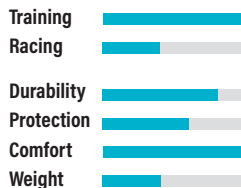

## COMTURA 5 TR

Tubeless ready road tyre for those who cannot be bothered with inner tubes anymore.

Comtura 5 TR was designed to provide tubeless fans with very reliable tyre, reasonable milage and good price. Although this model is our entry level tubeless tyre it is definitely pleasure to ride this tyre.

Colours 

Tyres TR	Size	Weight	Pressure	TPI Count <small>Sidewall area / Under the tread</small>
COMTURA 5 TR 25	25-622 700x25C	260 g	5-7 bar (75-100 p.s.i.)	210 / 375
COMTURA 5 TR 28	28-622 700x28C	310 g	4-6 bar (60-90 p.s.i.)	210 / 375