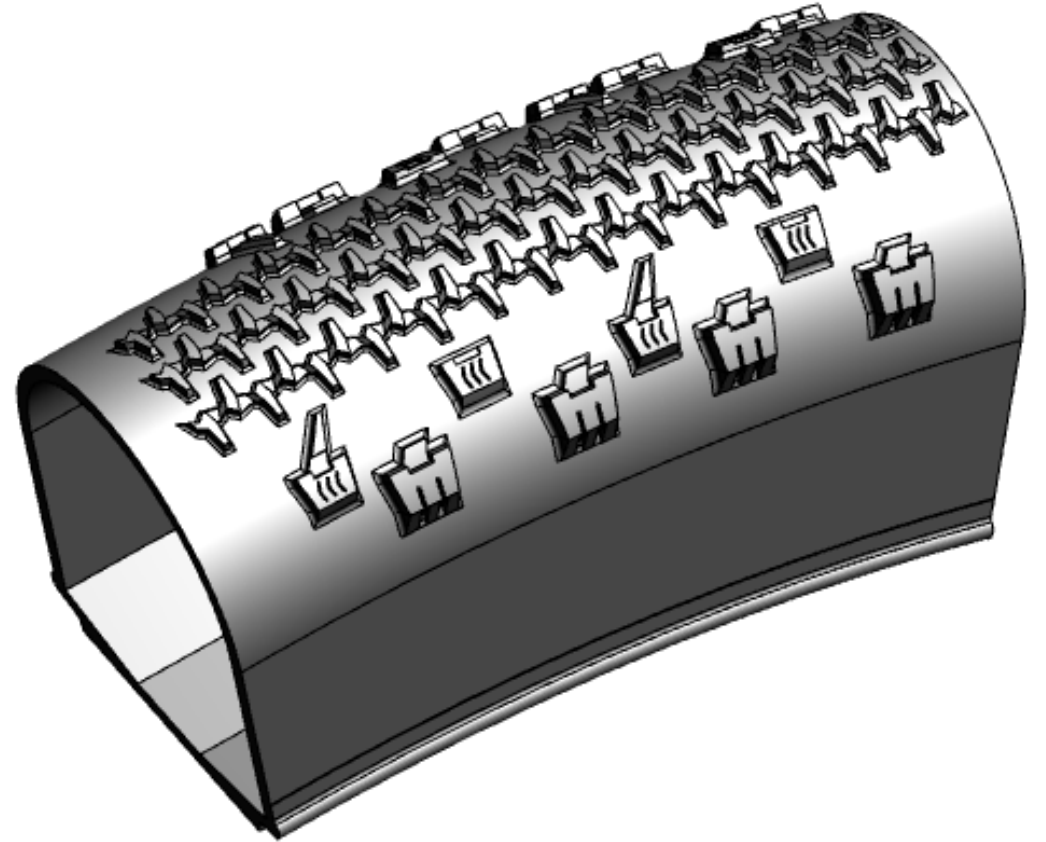

Design and Pattern Insight

- Crucial focus on performance, oriented towards a specific product emphasizing efficiency and weight.
- Two prototype constructions have undergone lots of testing in races.
- Illustrating the power of the Racing Lab product development process.
- Target weight 600g, with a range between 600g and 640g.